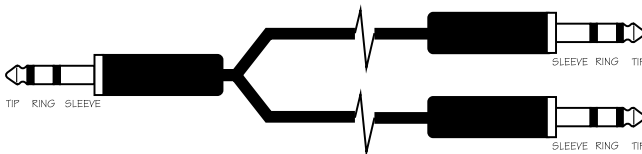

Connecting Leads

Balanced

Unbalanced

Headphone Splitter

'Y' Leads (Balanced) *Where used....FX Send (OUT), Master Mix (OUT)*

'Y' Leads (Unbalanced) *Where used....FX Send (OUT), Master Mix (OUT)*