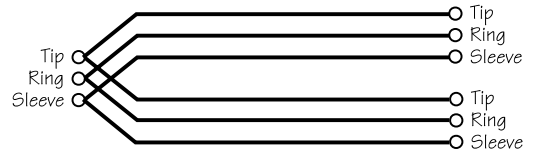

Connecting Leads

Balanced

Unbalanced

Headphone Splitter

'Y' Leads (Balanced) *Where used....FX Send (OUT), Master Mix (OUT)*

'Y' Leads (Unbalanced) *Where used....FX Send (OUT), Master Mix (OUT)*