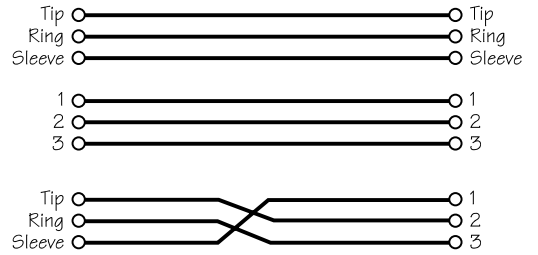

Connecting Leads

Balanced

Unbalanced

Headphone Splitter

'Y' Leads (Balanced) *Where used....FX Send (OUT), Master Mix (OUT)*

'Y' Leads (Unbalanced) *Where used....FX Send (OUT), Master Mix (OUT)*