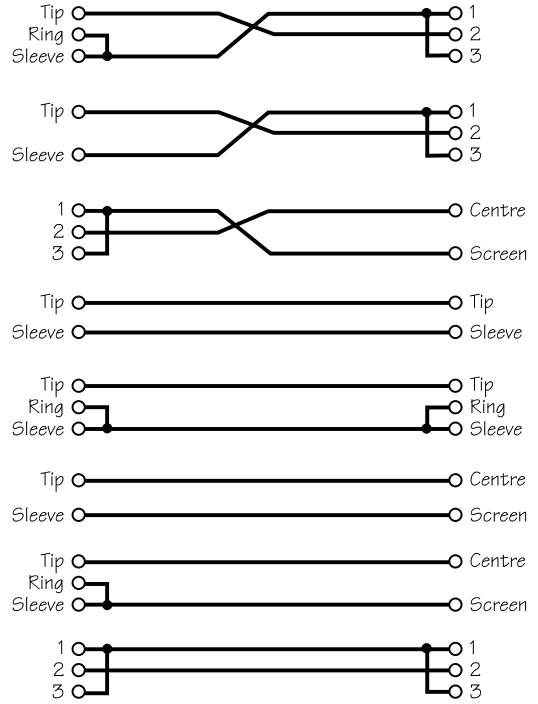

Connecting Leads

Balanced

Unbalanced

Headphone Splitter

'Y' Leads (Balanced) *Where used....FX Send (OUT), Master Mix (OUT)*

'Y' Leads (Unbalanced) *Where used....FX Send (OUT), Master Mix (OUT)*