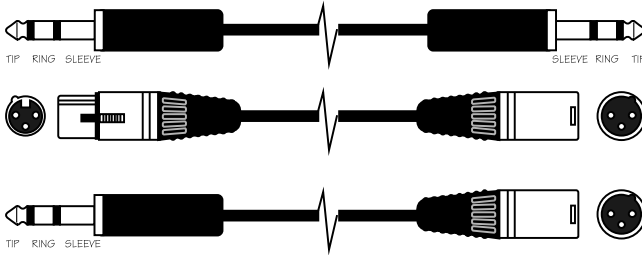

Connecting Leads

Balanced

Unbalanced

Headphone Splitter

'Y' Leads (Balanced) *Where used....FX Send (OUT), Master Mix (OUT)*

'Y' Leads (Unbalanced) *Where used....FX Send (OUT), Master Mix (OUT)*